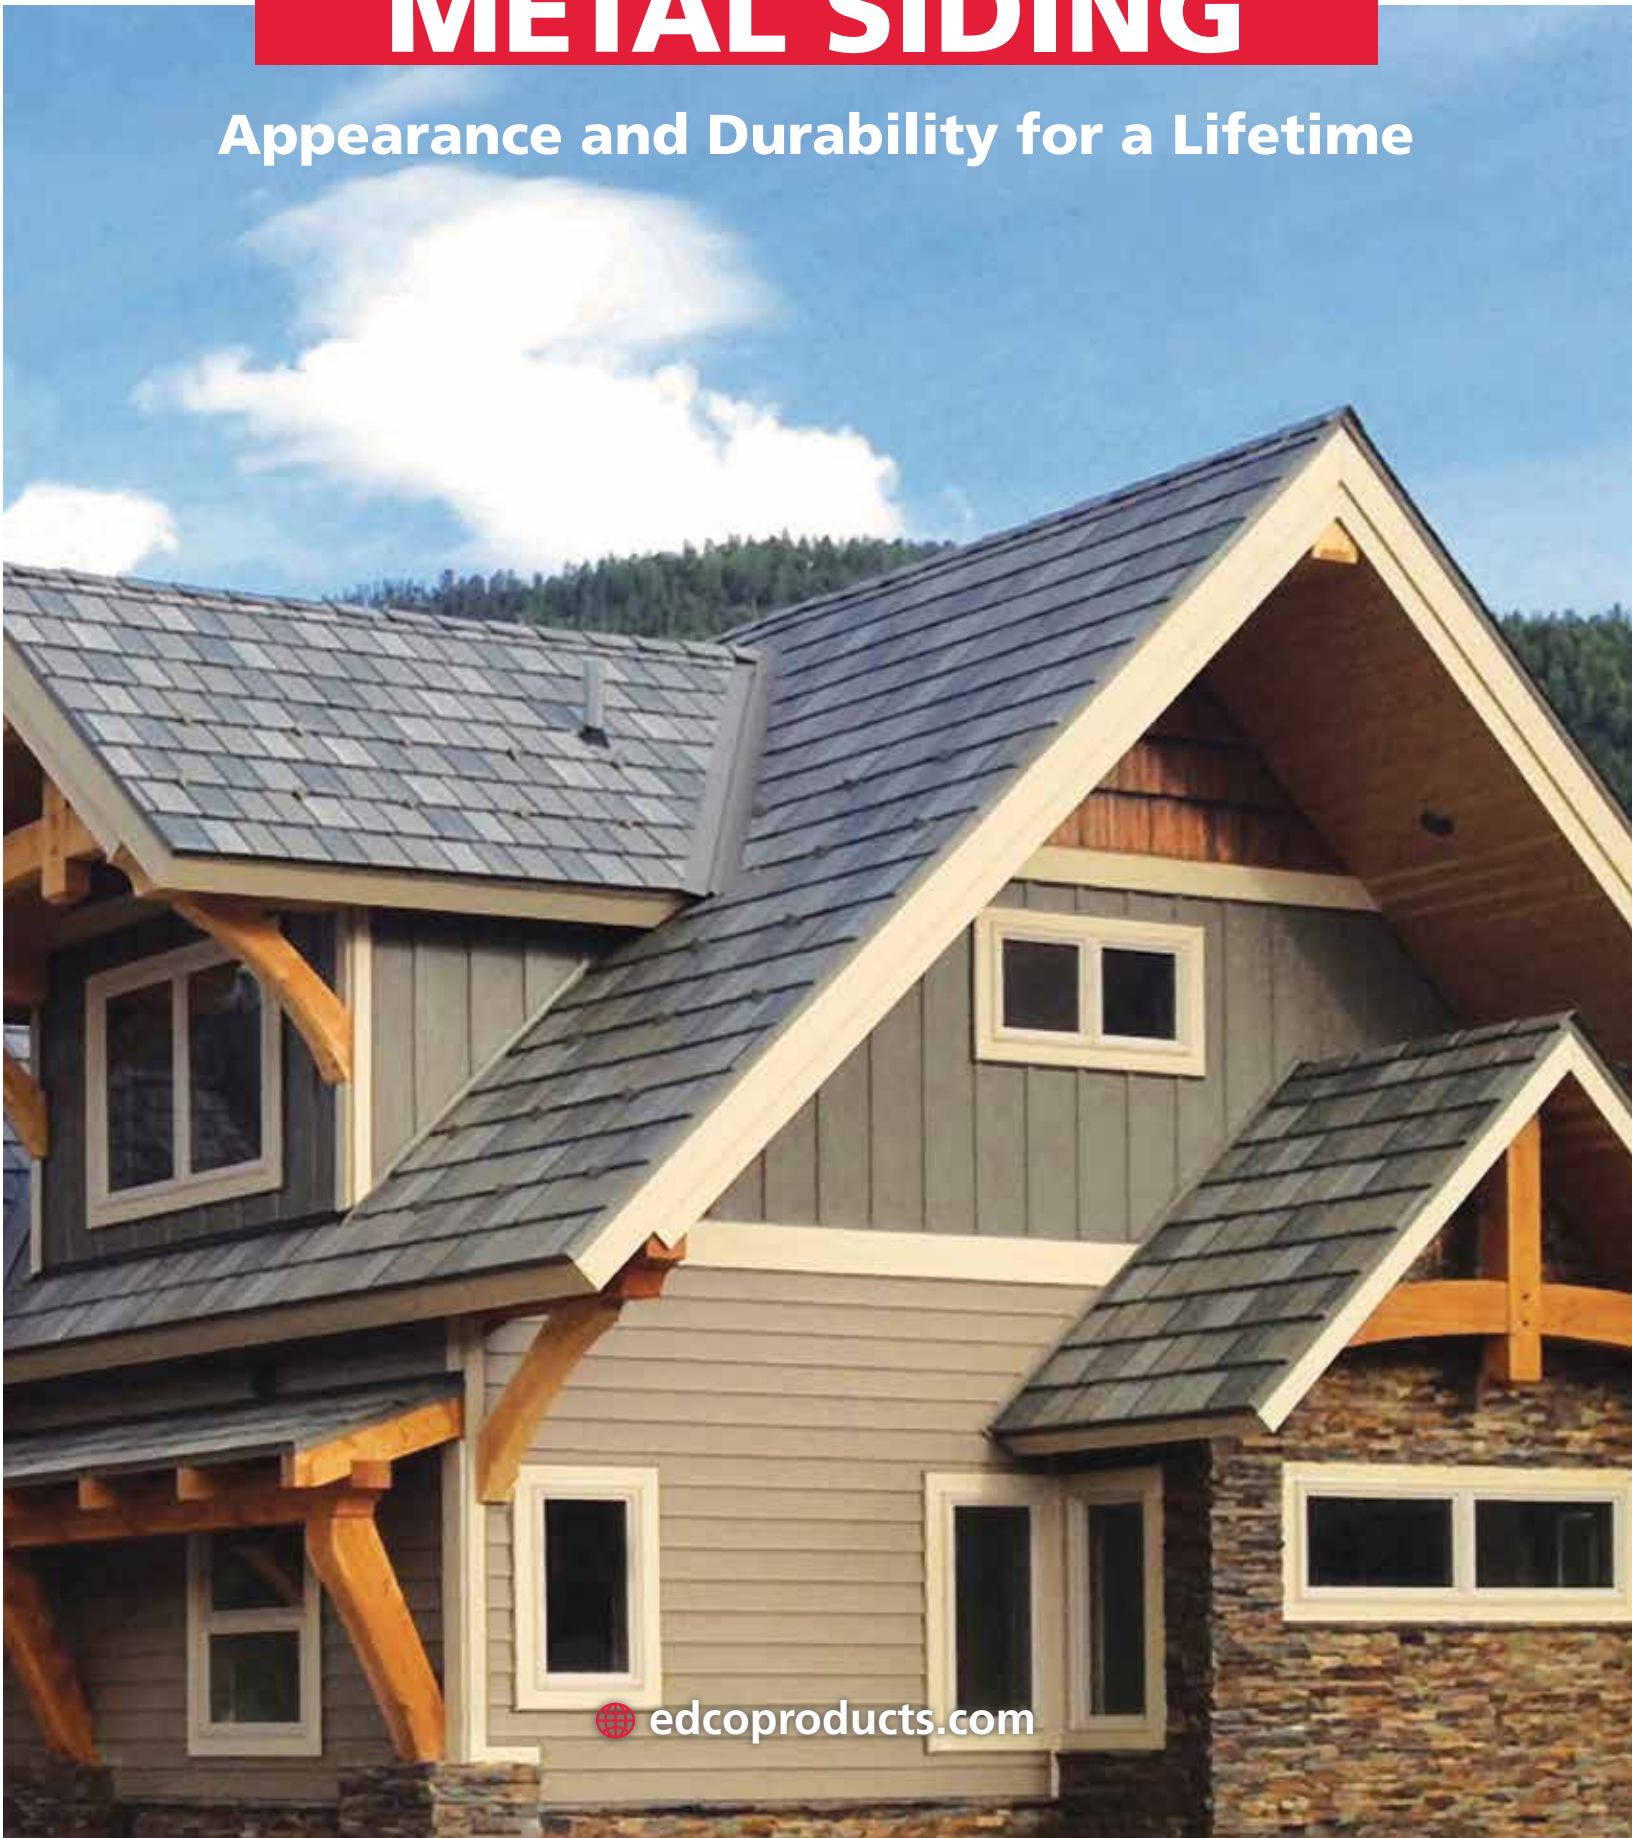

METAL SIDING

Appearance and Durability for a Lifetime

**V12" Board & Batten
Siding in Sandtone**

**S6" Traditional Lap
Siding in T-Tone**

**ArrowLine Shake
Sidewall in Sandtone**

Transform your home with the elegance and strength found in EDCO Metal Siding

When selecting siding for an upcoming project, it is important to choose a product that offers unprecedented value to achieve both the appearance and the quality your home and/or business deserves.

EDCO Metal Siding, with a natural wood-grain appearance, is the most durable material available. It can withstand the most extreme weather conditions - hail, wind, snow and ice, while maintaining its original look for years to come without lifting a paint brush. The benefits of installing metal siding will give any home or business owner peace of mind. Some of the benefits include: