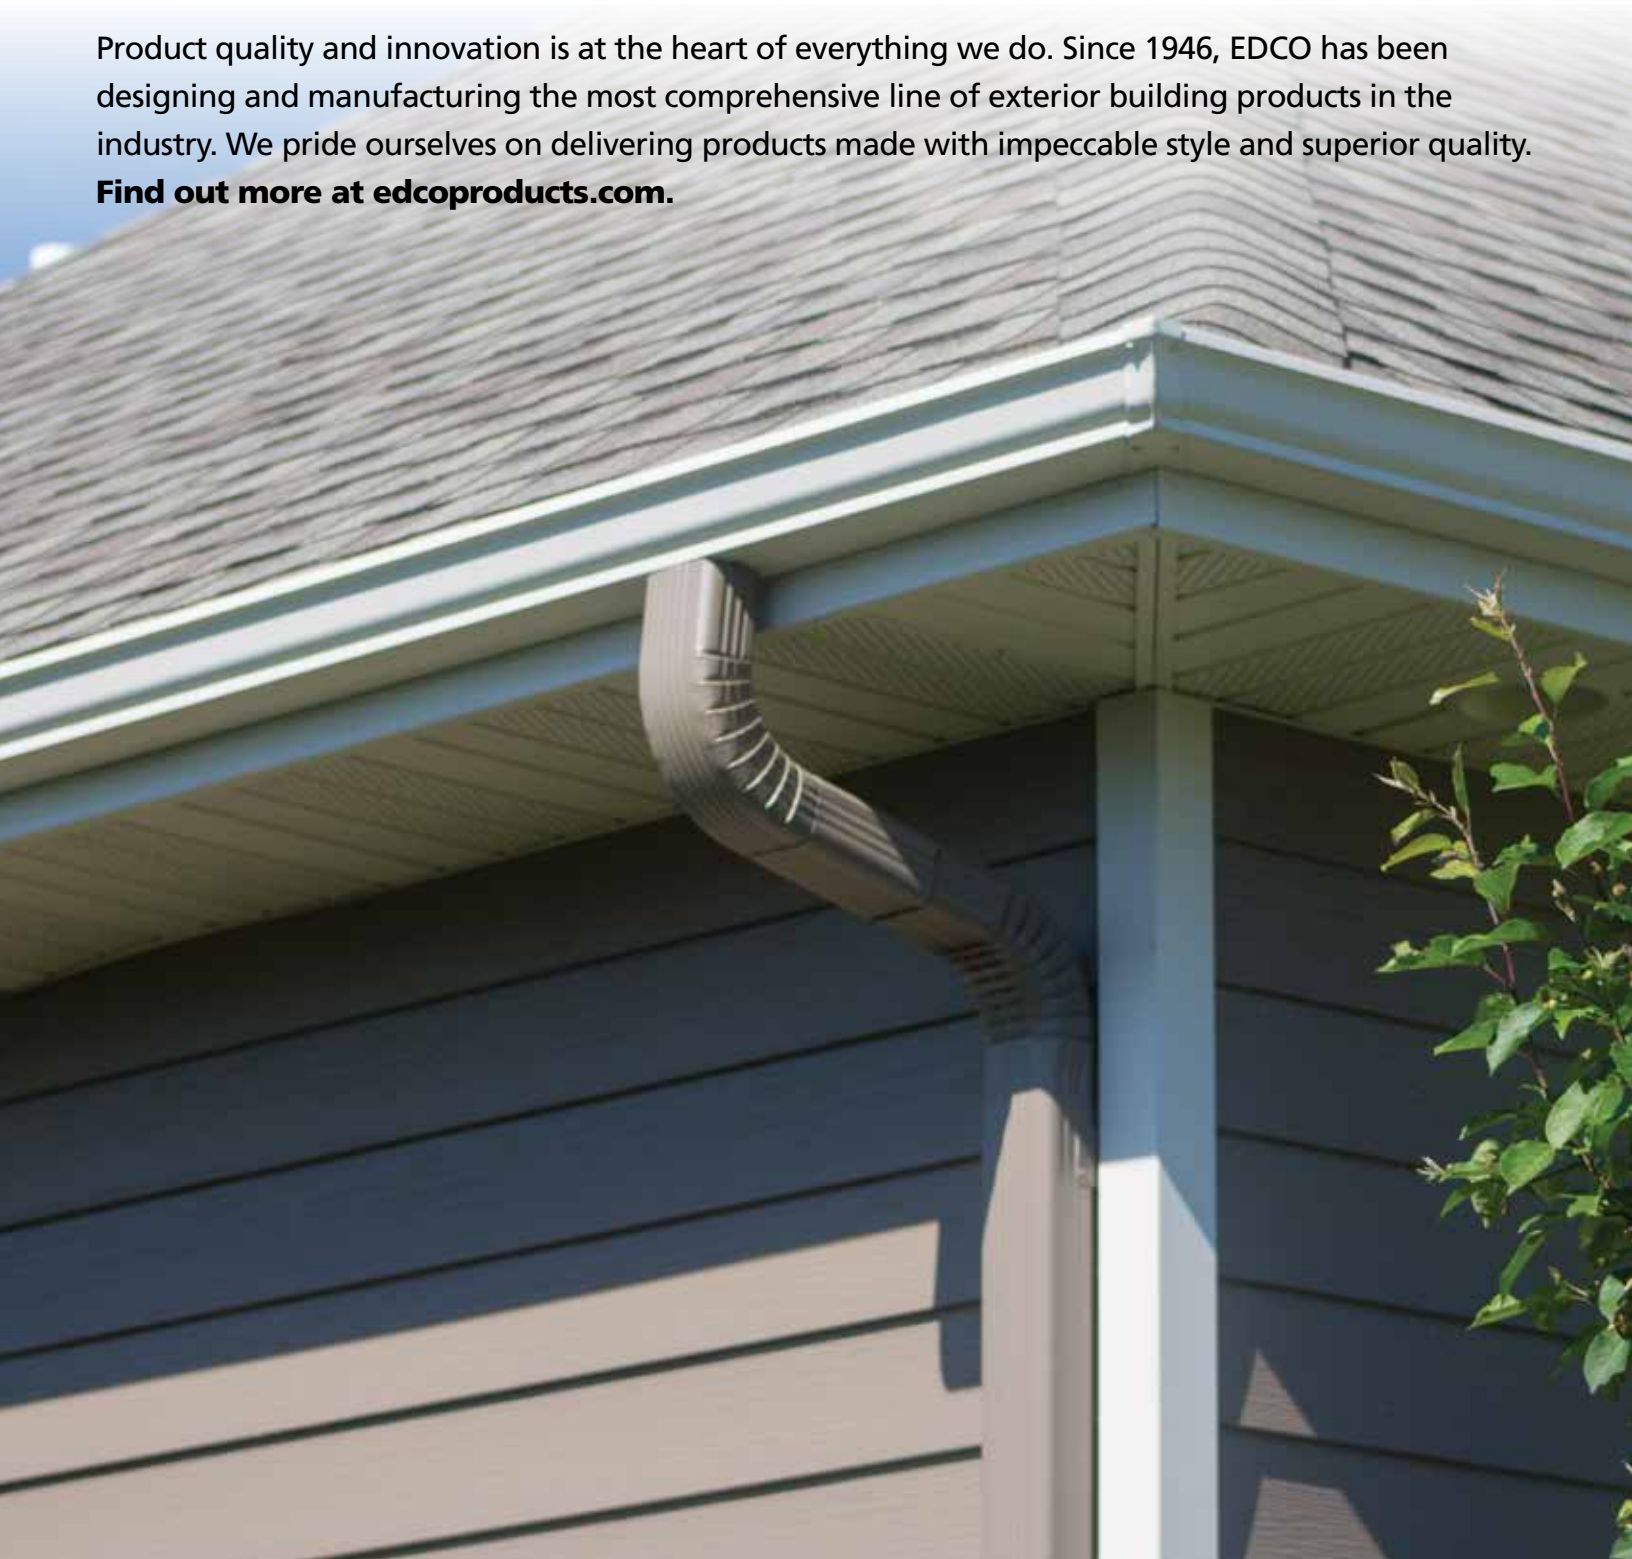

About EDCO Products

Product quality and innovation is at the heart of everything we do. Since 1946, EDCO has been designing and manufacturing the most comprehensive line of exterior building products in the industry. We pride ourselves on delivering products made with impeccable style and superior quality.

Find out more at edcoproducts.com.

8700 Excelsior Boulevard
Hopkins, MN 55343

EDCO Products are Made in the U.S.A.

800.593.2680

edcoproducts.com

9131-000 March 2021. Printed in the U.S.A.