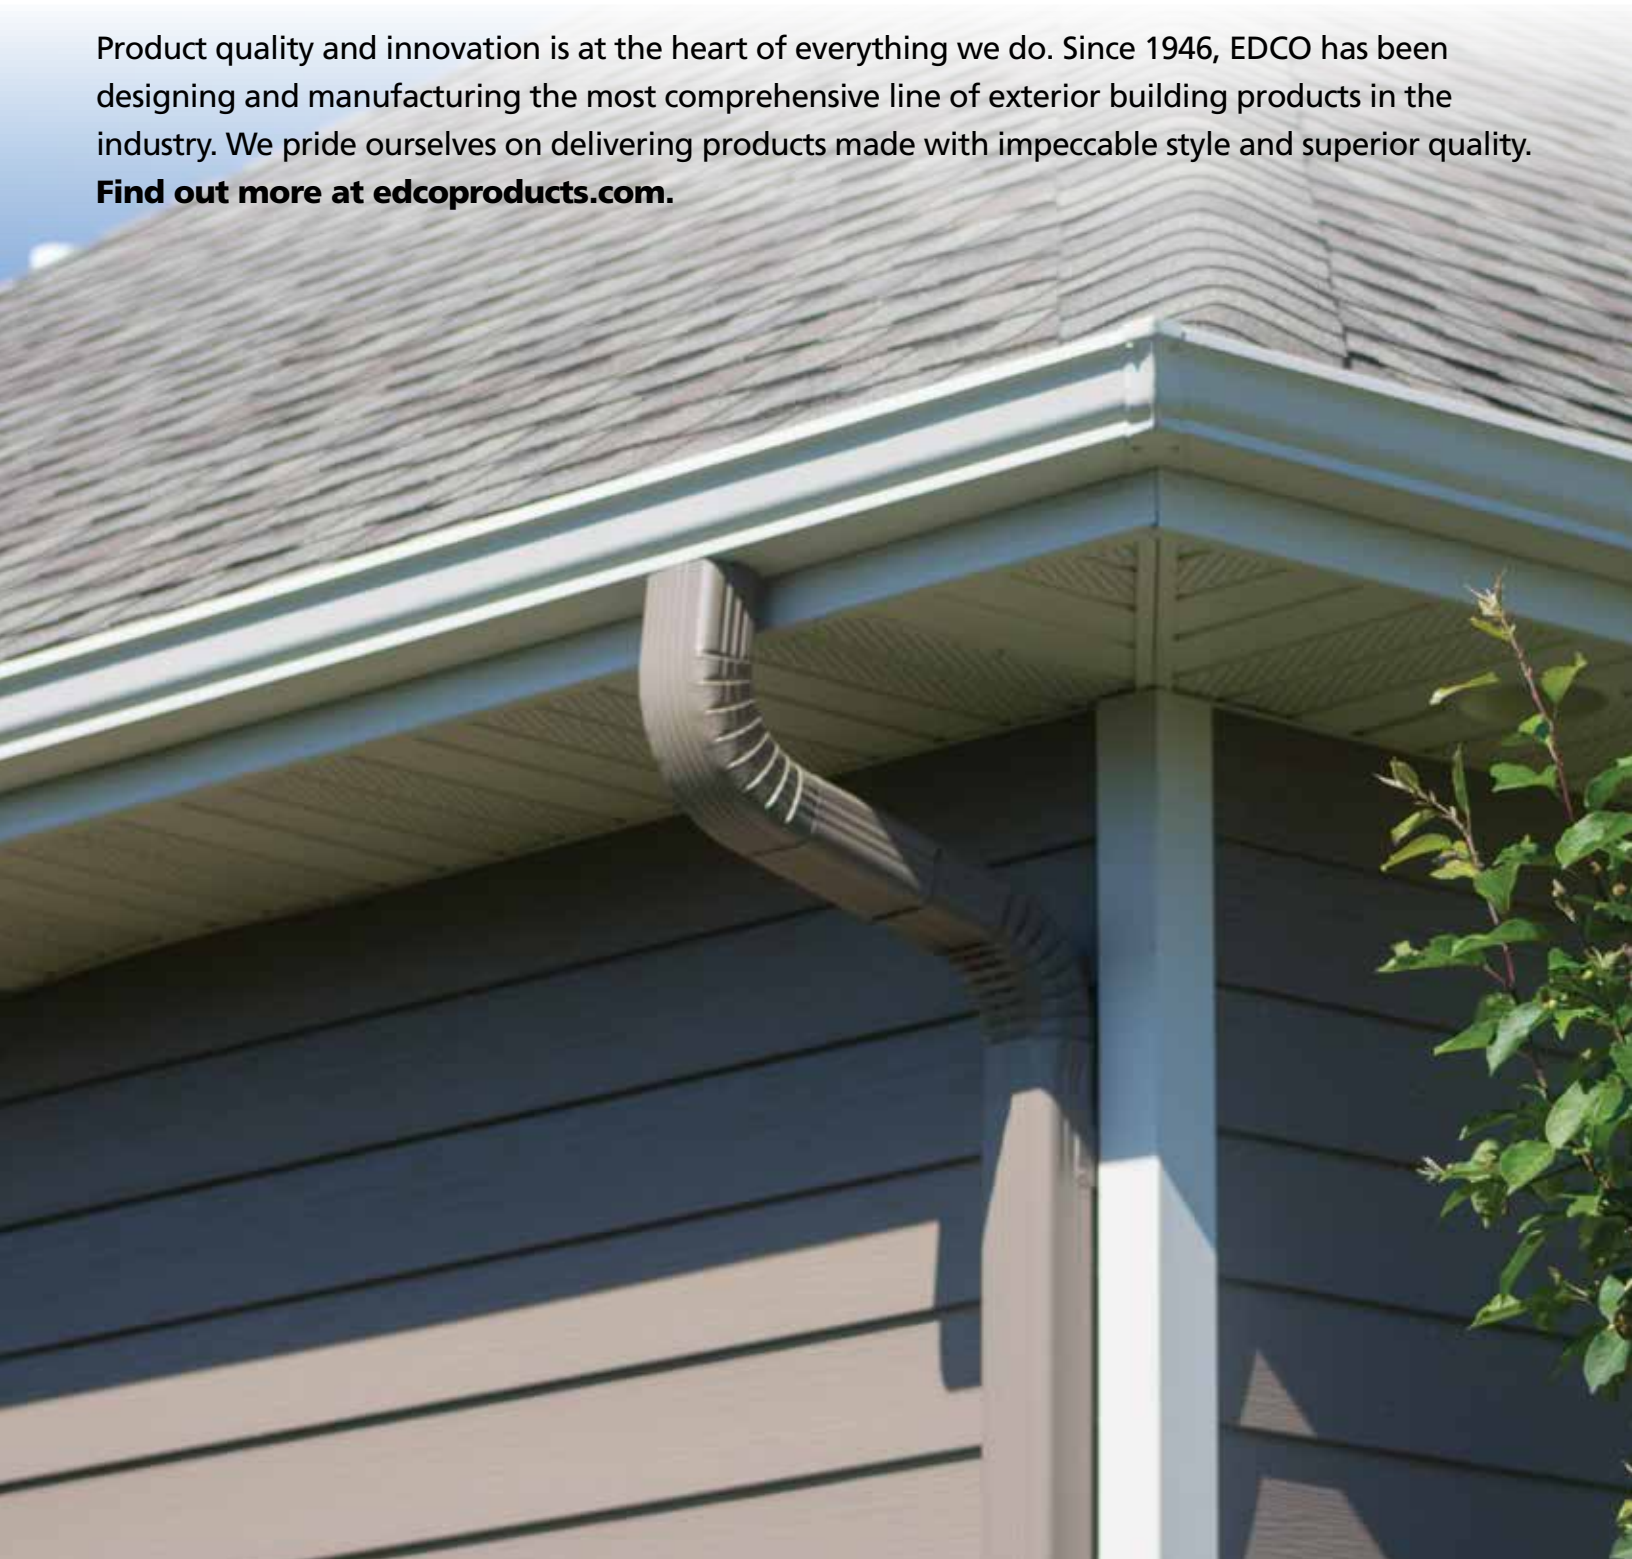

About EDCO Products

Product quality and innovation is at the heart of everything we do. Since 1946, EDCO has been designing and manufacturing the most comprehensive line of exterior building products in the industry. We pride ourselves on delivering products made with impeccable style and superior quality.

Find out more at edcoproducts.com.

8700 Excelsior Boulevard
Hopkins, MN 55343

EDCO Products are made in the U.S.A.

800.593.2680

edcoproducts.com

9131-000 November 2022. Printed in the U.S.A.