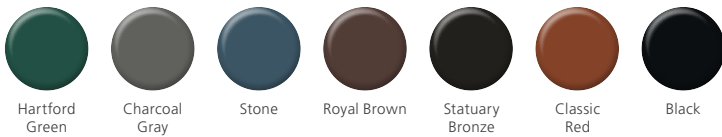

T-Tone Blend, Slate

WHERE STYLE MEETS STRENGTH

AVAILABLE IN ARROWLINE SLATE OR SHAKE

SLATE SOLID

SLATE BLEND

Royal Brown Blend, Shake

SHAKE SOLID

SHAKE BLEND

Shop EDCO's high-performance product lines

Charcoal Gray Blend, Shake

ABOUT EDCO With over 75 years of trusted expertise and an unwavering commitment to excellence, EDCO Products combines elevated design and exceptional craftsmanship, delivering premium Siding, Roofing, Soffit, Fascia, Trim, and Rainware products that are as beautiful as they are durable.