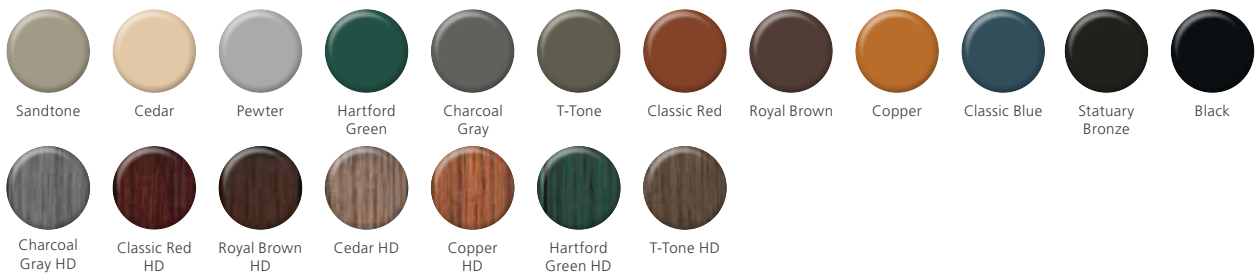

T-Tone Blend, Slate

WHERE STYLE MEETS STRENGTH

AVAILABLE IN ARROWLINE SLATE OR SHAKE

SLATE SOLID

SLATE BLEND

Royal Brown Blend, Shake

SHAKE SOLID

SHAKE BLEND

Shop EDCO's high-performance product lines

Charcoal Gray Blend, Shake

ABOUT EDCO With over 75 years of trusted expertise and an unwavering commitment to excellence, EDCO Products combines elevated design and exceptional craftsmanship, delivering premium Siding, Roofing, Soffit, Fascia, Trim, and Rainware products that are as beautiful as they are durable.