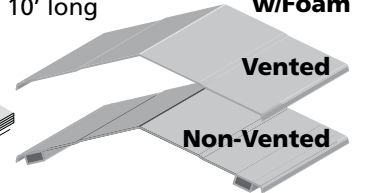

Snow Guard
100 / ctn

End Wall Flashing
10' long

Rake Starter
10' long

Shingle Clip
Valley Clip
750 / ctn
.020" G90

Trimline Vent
10' long
w/foam

Starter Base
10' long

Trim Coil
15" x 50'

Ring Shank Nail
5 lb / ctn
4 sizes

Zip Screws
Painted / Mill Finish
4 sizes

Touch-Up Paint
.5 oz

Foam Seal
20' long

EDCO PRODUCT FAMILY

Steel Siding Soffit & Fascia Metal Shingles
Rainware Accessories

Learn more about ArrowLine roofing products:
contact your local dealer, visit our website
ArrowLineRoofing.com, or call 1-800-333-2580.