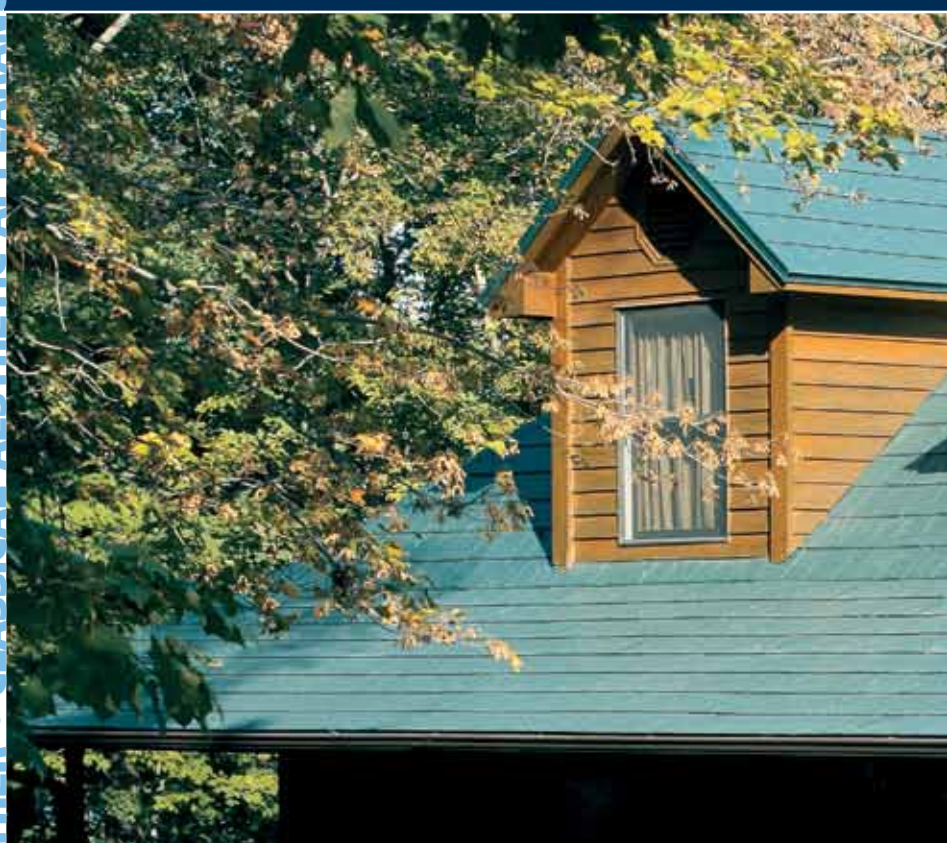

ArrowLine
by **EDCO**

permanent metal

slate roofing

Combining
slate's old-world
charm and the
unsurpassed
performance
of metal,
ArrowLine's
Slate roof is
the next wave
in roofing.

The "old-world" charm of ArrowLine is surpassed only by its durability

ArrowLine Slate's unique 4-way interlocking system withstands winds up to 160 mph, has the best hail rating available, and qualifies for lower insurance rates through some providers.

ArrowLine Slate is the perfect synergy of prestigious style and brute strength — available now for an aesthetic statement like none other.

the next

WITHSTANDS HARSH WEATHER • CLASSICAL AESTHETIC APPEARANCE • CURB APPEAL • DURABLE

LAYER SYSTEM PROCESS

Next wave in metal roofing

Lasting Beauty

Nothing lasts longer with lower maintenance than an ArrowLine Slate metal roof. Our talented team of engineers (backed by six decades of experience in the design and manufacturing of high quality building products) have taken every measure to ensure that ArrowLine Slate metal roofing withstands severe weather changes free from unsightly panel distortion, breakage, or 'shedding' like traditional slate materials.

ArrowLine's Slate metal roof is available in four ENERGY STAR® rated colors to complement new homes as well as remodeling projects.

Extreme Durability

ArrowLine Slate metal roofing is coated with Kynar 500®, the industry's premium finish, which is corrosion-resistant, withstands even the harshest outdoor conditions for decades and has superior color retention. We back our product with industry's best warranty. Period.