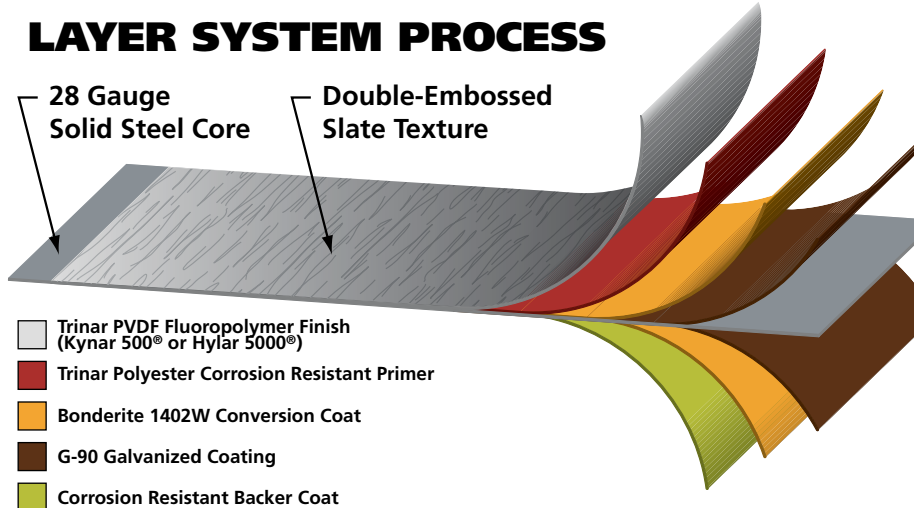

ArrowLine
by **EDCO**

permanent metal

slate roofing

Combining
slate's old-world
charm and the
unsurpassed
performance
of metal,
ArrowLine's
Slate roof is
the next wave
in roofing.

The "old-world" charm of ArrowLine is surpassed only by its durability

ArrowLine Slate's unique 4-way interlocking system withstands winds up to 160 mph, has the best hail rating available, and qualifies for lower insurance rates through some providers.

ArrowLine Slate is the perfect synergy of prestigious style and brute strength — available now for an aesthetic statement like none other.

the next

WITHSTANDS HARSH WEATHER • CLASSICAL AESTHETIC APPEARANCE • CURB APPEAL • DURABLE

LAYER SYSTEM PROCESS

Next wave in metal roofing

Lasting Beauty

Nothing lasts longer with lower maintenance than an ArrowLine Slate metal roof. Our talented team of engineers (backed by six decades of experience in the design and manufacturing of high quality building products) have taken every measure to ensure that ArrowLine Slate metal roofing withstands severe weather changes free from unsightly panel distortion, breakage, or 'shedding' like traditional slate materials.

ArrowLine's Slate metal roof is available in four ENERGY STAR® rated colors to complement new homes as well as remodeling projects.

Extreme Durability

ArrowLine Slate metal roofing is coated with Kynar 500®, the industry's premium finish, which is corrosion-resistant, withstands even the harshest outdoor conditions for decades and has superior color retention. We back our product with industry's best warranty. Period.