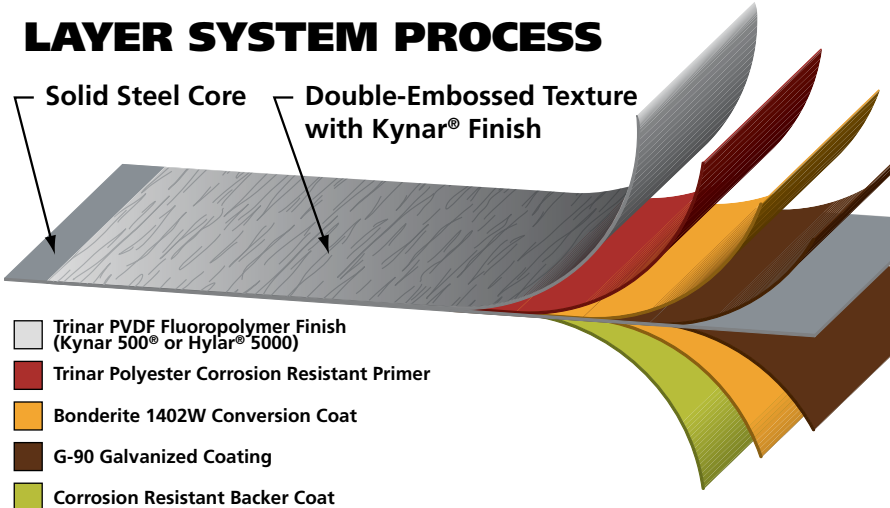

ArrowLine
by **EDCO**

permanent metal

sidewall solutions

**ArrowLine
Metal Shakes
are an ideal
solution for
residential and
light commercial
sidewall
applications.**

the next wave in

The beauty of traditional shingles — the strength and durability of steel.

ArrowLine's unique double embossed texture provides a distinctive exterior with unsurpassed curb appeal. In addition, the low maintenance features make it an excellent investment.

ArrowLine Shake sidewalls are not just brute strength — they are available in 15 designer colors and 4 blended colors with matching trim for an aesthetic statement like none other.

me

LAYER SYSTEM PROCESS

Permanent Metal exteriors

ArrowLine[®]

Design and Durability

ArrowLine Permanent Metal Shakes[™] were developed to work as a siding product or a roofing product. Their unique texture makes the Shake panels ideal for sidewall applications because of their authentic design and looks. ArrowLine's 12" exposure will give your home a striking look reminiscent of houses from a more elegant time.